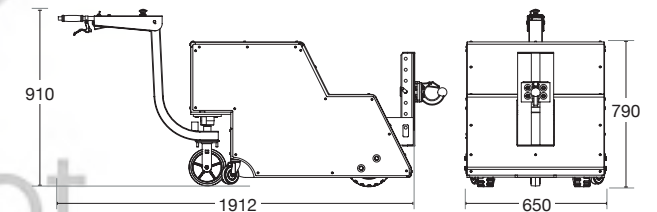

Tug Tough 10 Tonne