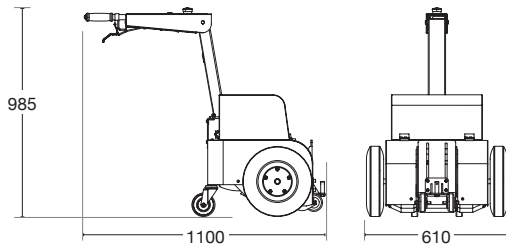

Powered Tugs

Tug Compact

- 500 kg tow capacity
- Compact and easy to manoeuvre in tight corridors
- Wide variety of hitches available

Order Code

Tug Compact 500 kg TUGCOMPACT500

Tug Evo 1T and 2T

- Tow up to 2 tonnes safely
- Compact and easy to manoeuvre in tight corridors
- Wide variety of hitches available

Order Code

Tug Evo 1 Tonne TUGEVO1T
Tug Evo 2 Tonne TUGEVO2T

Tug Classic 3.5T and 5T

- Tow up to 5 tonnes safely
- Compact and easy to manoeuvre in tight corridors
- Wide variety of hitches available

Order Code

Tug Classic 3.5 Tonne TUGCLASSIC3.5T
Tug Classic 5 Tonne TUGCLASSIC5T

Tug Incliner

- Based on the Tug Classic, tow up to 1 tonne safely on ramps or slopes
- 1 tonne (on 8° incline), or 500 kg (on 14° incline) towing capacity
- Suitable for high rise basements, large factories or caravan parks
- Wide variety of hitches available