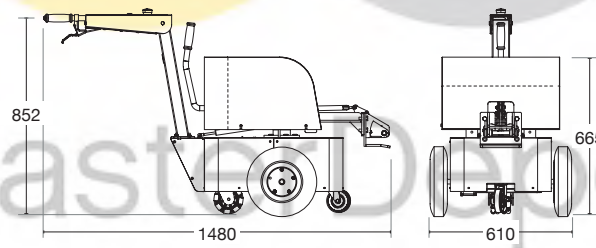

Powered Tugs

Tug Compact

- 500 kg tow capacity
- Compact and easy to manoeuvre in tight corridors
- Wide variety of hitches available

Order Code

Tug Compact 500 kg TUGCOMPACT500

Tug Evo 1T and 2T

- Tow up to 2 tonnes safely
- Compact and easy to manoeuvre in tight corridors
- Wide variety of hitches available

Order Code

Tug Evo 1 Tonne TUGEVO1T
Tug Evo 2 Tonne TUGEVO2T

Tug Classic 3.5T and 5T

- Tow up to 5 tonnes safely
- Compact and easy to manoeuvre in tight corridors
- Wide variety of hitches available

Order Code

Tug Classic 3.5 Tonne TUGCLASSIC3.5T
Tug Classic 5 Tonne TUGCLASSIC5T

Tug Incliner

- Based on the Tug Classic, tow up to 1 tonne safely on ramps or slopes
- 1 tonne (on 8° incline), or 500 kg (on 14° incline) towing capacity
- Suitable for high rise basements, large factories or caravan parks
- Wide variety of hitches available