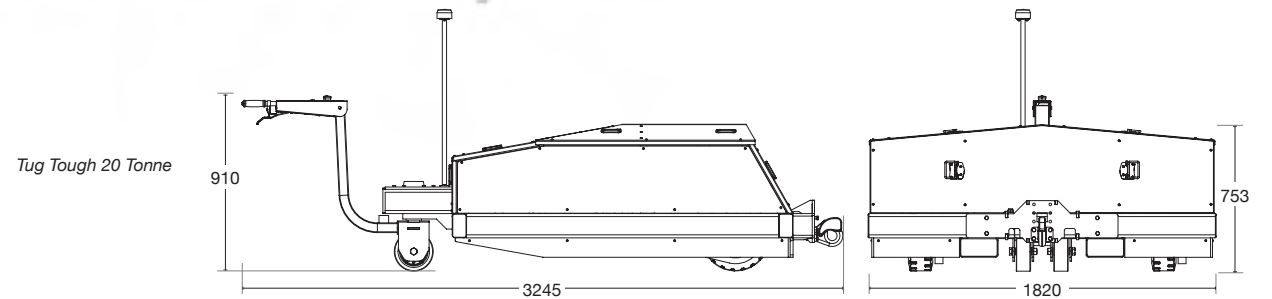

	Order Code
Tug Tough 10 Tonne	TUGTOUGH10T
Tug Tough 20 Tonne	TUGTOUGH20T
Beeping reversing light	EDEL1080F
Amber strobe light	EDEL1000F

Tug Tough 10 Tonne

Tug Tough 20 Tonne