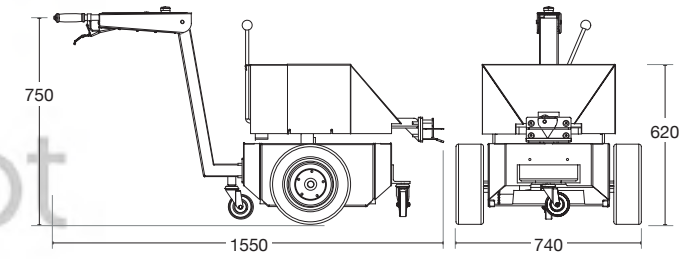

Powered Tugs

Tug Compact

- 500 kg tow capacity
- Compact and easy to manoeuvre in tight corridors
- Wide variety of hitches available

Order Code

Tug Compact 500 kg TUGCOMPACT500

Tug Evo 1T and 2T

- Tow up to 2 tonnes safely
- Compact and easy to manoeuvre in tight corridors
- Wide variety of hitches available

Order Code

Tug Evo 1 Tonne TUGEVO1T
Tug Evo 2 Tonne TUGEVO2T

Tug Classic 3.5T and 5T

- Tow up to 5 tonnes safely
- Compact and easy to manoeuvre in tight corridors
- Wide variety of hitches available

Order Code

Tug Classic 3.5 Tonne TUGCLASSIC3.5T
Tug Classic 5 Tonne TUGCLASSIC5T

Tug Incliner

- Based on the Tug Classic, tow up to 1 tonne safely on ramps or slopes
- 1 tonne (on 8° incline), or 500 kg (on 14° incline) towing capacity
- Suitable for high rise basements, large factories or caravan parks
- Wide variety of hitches available

	Order Code
Tug Tough 10 Tonne	TUGTOUGH10T
Tug Tough 20 Tonne	TUGTOUGH20T
Beeping reversing light	EDEL1080F
Amber strobe light	EDEL1000F

Tug Tough 10 Tonne

Tug Tough 20 Tonne