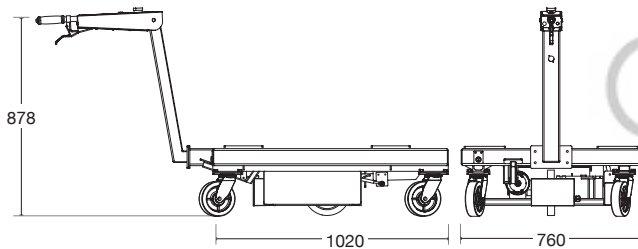

- 500 kg tow capacity
- Compatible with all meal delivery systems including those from *Burlodge, Socamel and Versigen*
- Can be optioned with non marking tyres
- Frame size can be built to suit your requirements
- Comprehensive 12 month warranty