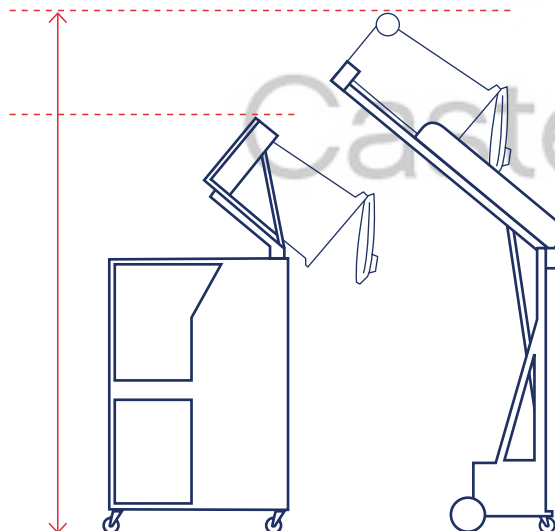

Bin lifter top point height

If you are planning to install a bin lifter in a covered location, like a basement, consideration needs to be given for the space the bin lifter needs as it tips the wheelie bin into the skip. The table on the left shows the required height clearance for every model.