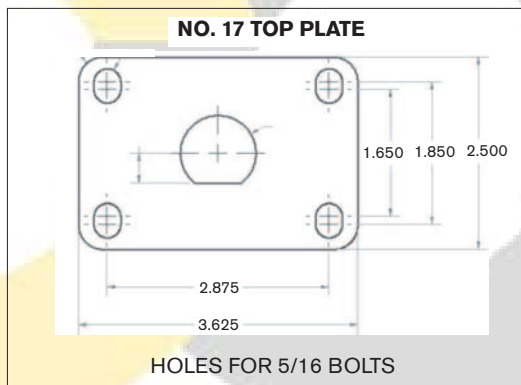

FEATURES

- The worlds first single button, triple-function caster
- One foot pedal controls free swivel, swivel lock and total lock
- Hardened ball bearing race and precision ball bearings in the wheel
- Ideal solution for ultrasound, mobile x-ray and anesthesiology machines
- One of the lowest starting, rolling and swiveling forces in the industry

INSTALLATION

CasterDepot®

| WHEEL DIAMETER | TREAD WIDTH | LOAD CAP./LBS | BEARING TYPE | 3-POSITION MODEL | SWIVEL MODEL | SWIVEL RADIUS | OVERALL HEIGHT |
|---|-------------|---------------|--------------|------------------|--------------|---------------|----------------|
| NEOPRENE SUPER ROLL - STANDARD WHEEL | | | | | | | |
| 6" | 1-1/2" | 400 | PRECISION | 17-MED6A-PSR | 17-MED6PSR | 5" | 7 - 1/2" |
| NEOPRENE - OPTIONAL WHEEL | | | | | | | |
| 6" | 1-1/2" | 300 | PRECISION | 17-MED6A-PD | 17-MED6PD | 5" | 7 - 1/2" |