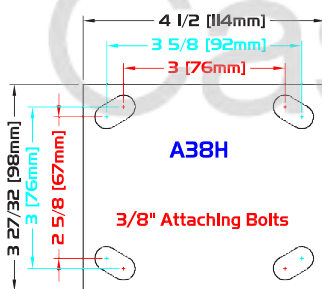

PLATE DIAGRAMS

STANDARD PLATE: A38H

* See page 120, Twister Series for more top plate options

H - Plate Thickness: 1/4"