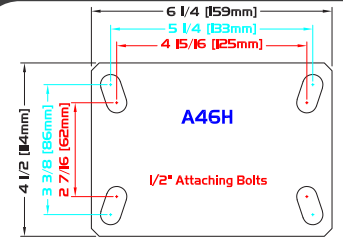

# TWISTER SERIES

STANDARD PLATE: A46H

H - Plate Thickness: 1/4"

## PLATE DIAGRAMS

### ROUND STEMS

***	DIAMETER	LENGTH	TYPE
500 X 4	1/2"	4"	Plain
625 X 4	5/8"	4"	Plain
750 X 4	3/4"	4"	Plain
875 X 4	7/8"	4"	Plain
1.000 X 4	1"	4"	Plain

### METRIC STEMS

***	DIAMETER	THREAD SIZE	LENGTH
M12-1.75X4	12mm	1.75	4"
M14-2X4	14mm	2.0	4"
M16-2X4	16mm	2.0	4"
M18-2.5X4	18mm	2.5	4"
M20-2.5X4	20mm	2.5	4"
M22-2.5X4	22mm	2.5	4"
M24-3X4	24mm	3.0	4"
M27-3X4	27mm	3.0	4"