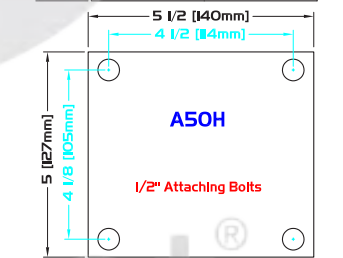

## PLATE DIAGRAMS

### ROUND STEMS

***	DIAMETER	LENGTH	TYPE
500 X 4	1/2"	4"	Plain
625 X 4	5/8"	4"	Plain
750 X 4	3/4"	4"	Plain
875 X 4	7/8"	4"	Plain
1.000 X 4	1"	4"	Plain

### METRIC STEMS

***	DIAMETER	THREAD SIZE	LENGTH
M12-1.75X4	12mm	1.75	4"
M14-2X4	14mm	2.0	4"
M16-2X4	16mm	2.0	4"
M18-2.5X4	18mm	2.5	4"
M20-2.5X4	20mm	2.5	4"
M22-2.5X4	22mm	2.5	4"
M24-3X4	24mm	3.0	4"
M27-3X4	27mm	3.0	4"