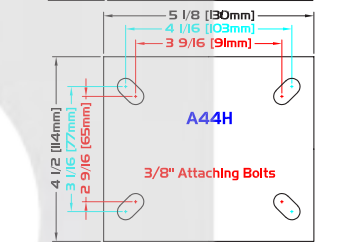

## PLATE DIAGRAMS

## STEMS

STANDARD THREADED LENGTH: 4"  
STANDARD ROUND LENGTH: 4"  
STANDARD METRIC LENGTH: 4"

CUSTOM DIAMETERS: any  
STANDARD LENGTHS: any

### ROUND STEMS

***	DIAMETER	LENGTH	TYPE
500 X 4	1/2"	4"	Plain
625 X 4	5/8"	4"	Plain
750 X 4	3/4"	4"	Plain
875 X 4	7/8"	4"	Plain
1.000 X 4	1"	4"	Plain

### METRIC STEMS

***	DIAMETER	THREAD SIZE	LENGTH
M12-1.75X4	12mm	1.75	4"
M14-2X4	14mm	2.0	4"
M16-2X4	16mm	2.0	4"
M18-2.5X4	18mm	2.5	4"
M20-2.5X4	20mm	2.5	4"
M22-2.5X4	22mm	2.5	4"
M24-3X4	24mm	3.0	4"
M27-3X4	27mm	3.0	4"