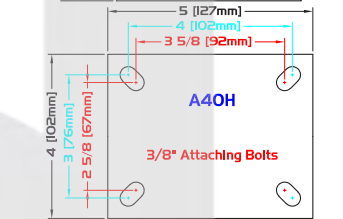

## PLATE DIAGRAMS

### METRIC STEMS

***	DIAMETER	THREAD SIZE	LENGTH
M12-1.75X4	12mm	1.75	4"
M14-2X4	14mm	2.0	4"
M16-2X4	16mm	2.0	4"
M18-2.5X4	18mm	2.5	4"
M20-2.5X4	20mm	2.5	4"
M22-2.5X4	22mm	2.5	4"
M24-3X4	24mm	3.0	4"
M27-3X4	27mm	3.0	4"