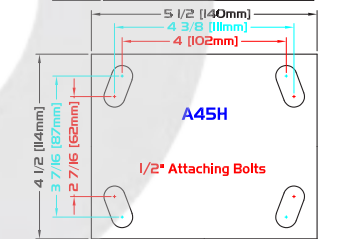

# TWISTER SERIES

STANDARD PLATE: A46H

H - Plate Thickness: 1/4"

## PLATE DIAGRAMS

### ROUND STEMS

***	DIAMETER	LENGTH	TYPE
500 X 4	1/2"	4"	Plain
625 X 4	5/8"	4"	Plain
750 X 4	3/4"	4"	Plain
875 X 4	7/8"	4"	Plain
1.000 X 4	1"	4"	Plain

### METRIC STEMS

***	DIAMETER	THREAD SIZE	LENGTH
M12-1.75X4	12mm	1.75	4"
M14-2X4	14mm	2.0	4"
M16-2X4	16mm	2.0	4"
M18-2.5X4	18mm	2.5	4"
M20-2.5X4	20mm	2.5	4"
M22-2.5X4	22mm	2.5	4"
M24-3X4	24mm	3.0	4"
M27-3X4	27mm	3.0	4"