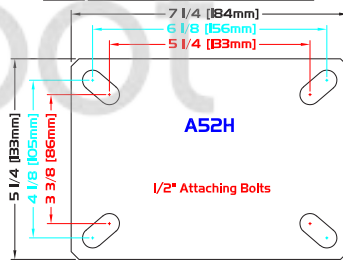

# TWISTER SERIES

STANDARD PLATE: A46H

H - Plate Thickness: 1/4"

## PLATE DIAGRAMS

### ROUND STEMS

***	DIAMETER	LENGTH	TYPE
500 X 4	1/2"	4"	Plain
625 X 4	5/8"	4"	Plain
750 X 4	3/4"	4"	Plain
875 X 4	7/8"	4"	Plain
1.000 X 4	1"	4"	Plain

### METRIC STEMS

***	DIAMETER	THREAD SIZE	LENGTH
M12-1.75X4	12mm	1.75	4"
M14-2X4	14mm	2.0	4"
M16-2X4	16mm	2.0	4"
M18-2.5X4	18mm	2.5	4"
M20-2.5X4	20mm	2.5	4"
M22-2.5X4	22mm	2.5	4"
M24-3X4	24mm	3.0	4"
M27-3X4	27mm	3.0	4"