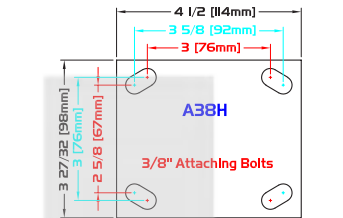

# TWISTER SERIES

STANDARD PLATE: A46H

H - Plate Thickness: 1/4"

## PLATE DIAGRAMS

### ROUND STEMS

***	DIAMETER	LENGTH	TYPE
500 X 4	1/2"	4"	Plain
625 X 4	5/8"	4"	Plain
750 X 4	3/4"	4"	Plain
875 X 4	7/8"	4"	Plain
1.000 X 4	1"	4"	Plain

### METRIC STEMS

***	DIAMETER	THREAD SIZE	LENGTH
M12-1.75X4	12mm	1.75	4"
M14-2X4	14mm	2.0	4"
M16-2X4	16mm	2.0	4"
M18-2.5X4	18mm	2.5	4"
M20-2.5X4	20mm	2.5	4"
M22-2.5X4	22mm	2.5	4"
M24-3X4	24mm	3.0	4"
M27-3X4	27mm	3.0	4"