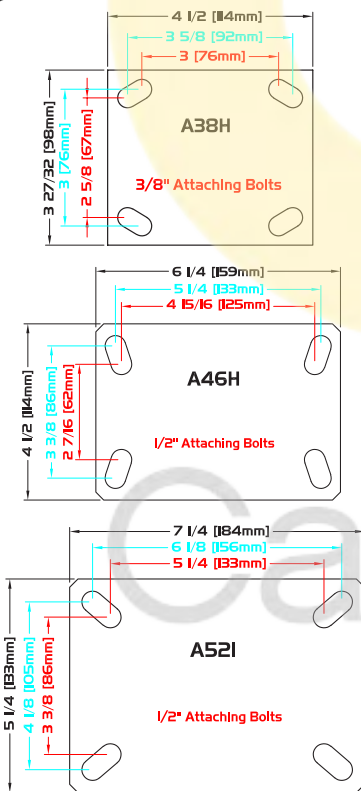

PLATE DIAGRAMS