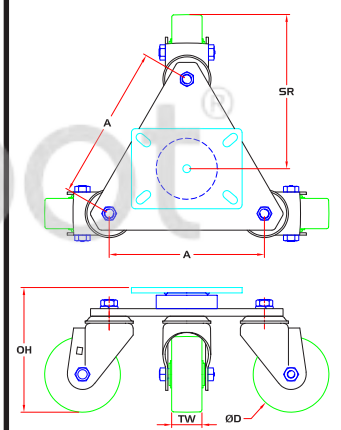

PLATE DIAGRAMS