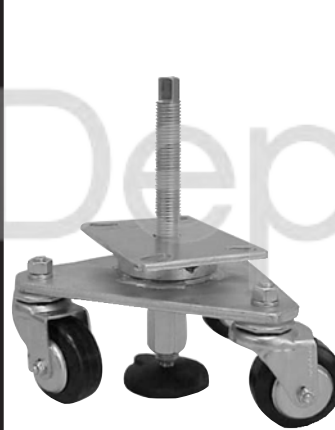

PLATE DIAGRAMS